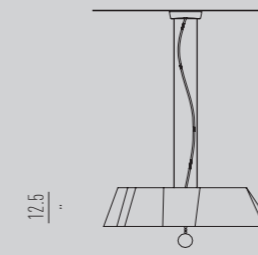

DAISY

collection

SUSPENSION 60

F CE IP 20

Lamp / 3 X E27 SUITABLE FOR LED LAMPS

Ø 60