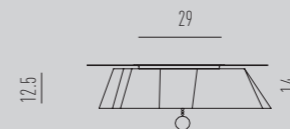

Wall
AP 40

Dimensions
W39 H13 DPT12 cm

Diffuser
sandblasted glass/ vetro sabbiato

Lampshade
ivory plissé/
plissé avorio

DAISY

collection

SUSPENSION 60

F CE IP 20

Lamp / 3 X E27 SUITABLE FOR LED LAMPS

Ø 60

CEILING 60

F CE IP 20

Lamp / 3 X E27 SUITABLE FOR LED LAMPS

Ø 60

APPLIQUE 40

F CE IP 20