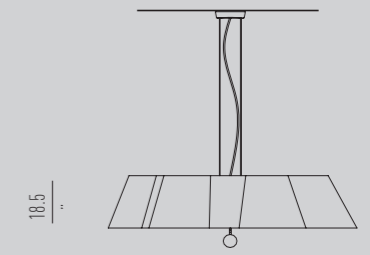

Lamp / 2 X E27 SUITABLE FOR LED LAMPS

39

SUSPENSION 90

F CE IP 20

Lamp / 4 X E27 SUITABLE FOR LED LAMPS

Ø 90

CEILING 90

F CE IP 20